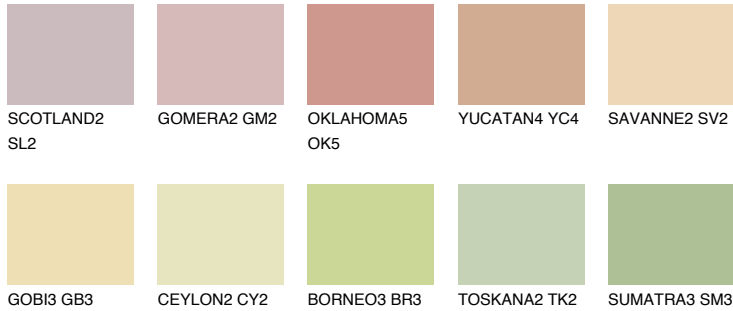

# COLOUR DETAILS

### Matching colours

#### COLOURS

#### INTENSE

For more information on plasters and paints, go to [www.ceresit.ee](http://www.ceresit.ee)

\*The presented colours refer to plasters and paints offered by Ceresit. Due to the use of digital techniques, the presented colours might not represent the original ones, thus they cannot be considered as a reliable colour presentation. We recommend checking the authentic colour samples.