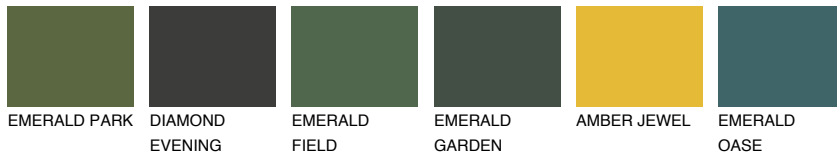

COLOUR DETAILS

FLORIDA2 FL2

70% TSR 69%

Matching colours

COLOURS

INTENSE

For more information on plasters and paints, go to www.ceresit.ee

*The presented colours refer to plasters and paints offered by Ceresit. Due to the use of digital techniques, the presented colours might not represent the original ones, thus they cannot be considered as a reliable colour presentation. We recommend checking the authentic colour samples.