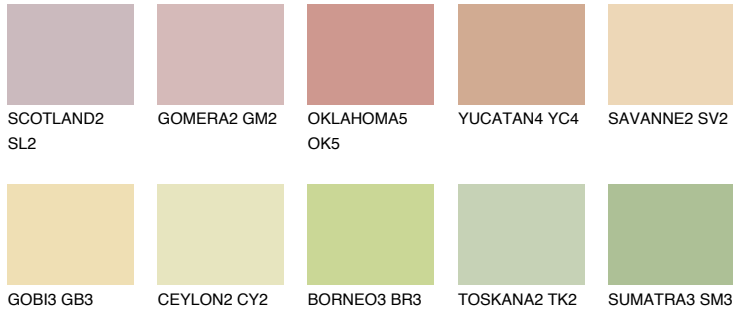

COLOUR DETAILS

FLORIDA2 FL2

70% TSR 69%

Matching colours

COLOURS

INTENSE

For more information on plasters and paints, go to www.ceresit.ee

*The presented colours refer to plasters and paints offered by Ceresit. Due to the use of digital techniques, the presented colours might not represent the original ones, thus they cannot be considered as a reliable colour presentation. We recommend checking the authentic colour samples.