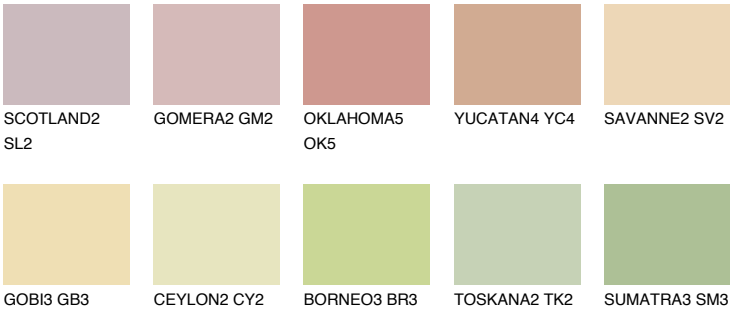

# COLOUR DETAILS

### Matching colours

#### COLOURS

#### INTENSE

For more information on plasters and paints, go to [www.ceresit.ee](http://www.ceresit.ee)

\*The presented colours refer to plasters and paints offered by Ceresit. Due to the use of digital techniques, the presented colours might not represent the original ones, thus they cannot be considered as a reliable colour presentation. We recommend checking the authentic colour samples.