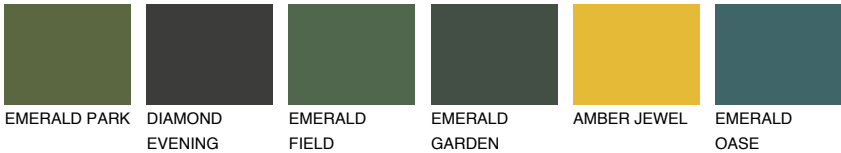

COLOUR DETAILS

FLORIDA2 FL2

70% TSR 69%

Matching colours

COLOURS

INTENSE

For more information on plasters and paints, go to www.ceresit.ee

*The presented colours refer to plasters and paints offered by Ceresit. Due to the use of digital techniques, the presented colours might not represent the original ones, thus they cannot be considered as a reliable colour presentation. We recommend checking the authentic colour samples.