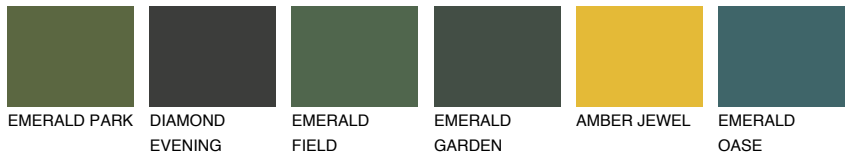

COLOUR DETAILS

FLORIDA3 FL3

65% TSR 66%

Matching colours

COLOURS

INTENSE

For more information on plasters and paints, go to www.ceresit.ee

*The presented colours refer to plasters and paints offered by Ceresit. Due to the use of digital techniques, the presented colours might not represent the original ones, thus they cannot be considered as a reliable colour presentation. We recommend checking the authentic colour samples.