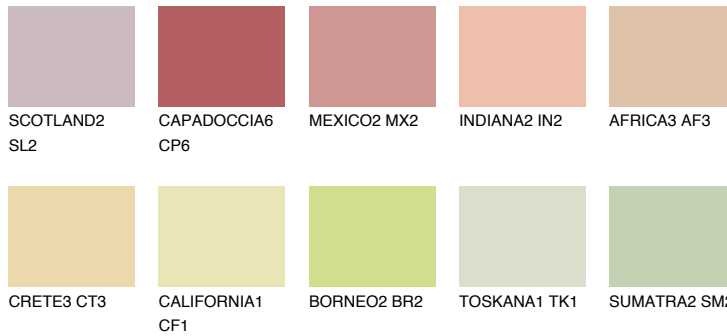

COLOUR DETAILS

FLORIDA3 FL3

65% TSR 66%

Matching colours

COLOURS

INTENSE

For more information on plasters and paints, go to www.ceresit.ee

*The presented colours refer to plasters and paints offered by Ceresit. Due to the use of digital techniques, the presented colours might not represent the original ones, thus they cannot be considered as a reliable colour presentation. We recommend checking the authentic colour samples.