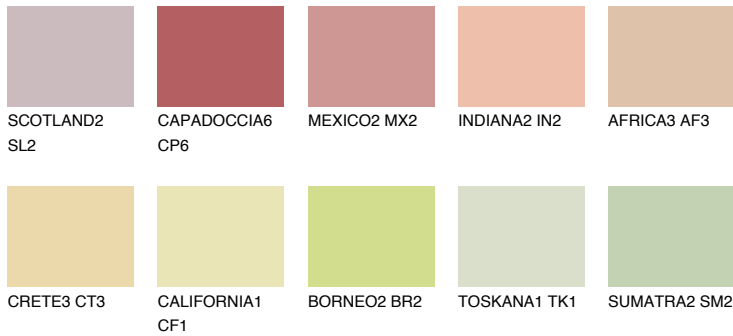

# COLOUR DETAILS

## FLORIDA3 FL3

65% TSR 66%

### Matching colours

#### COLOURS