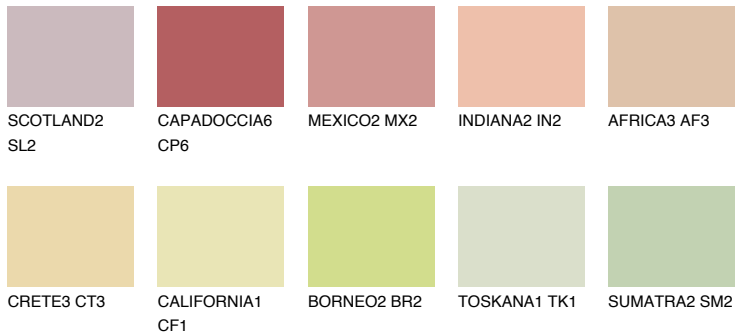

COLOUR DETAILS

FLORIDA3 FL3

65% TSR 66%

Matching colours

COLOURS

INTENSE

For more information on plasters and paints, go to www.ceresit.ee

*The presented colours refer to plasters and paints offered by Ceresit. Due to the use of digital techniques, the presented colours might not represent the original ones, thus they cannot be considered as a reliable colour presentation. We recommend checking the authentic colour samples.