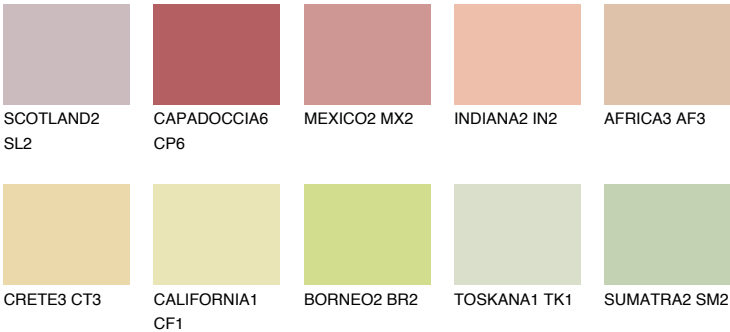

COLOUR DETAILS

FLORIDA3 FL3

65% TSR 66%

Matching colours

COLOURS

INTENSE

For more information on plasters and paints, go to www.ceresit.ee

*The presented colours refer to plasters and paints offered by Ceresit. Due to the use of digital techniques, the presented colours might not represent the original ones, thus they cannot be considered as a reliable colour presentation. We recommend checking the authentic colour samples.