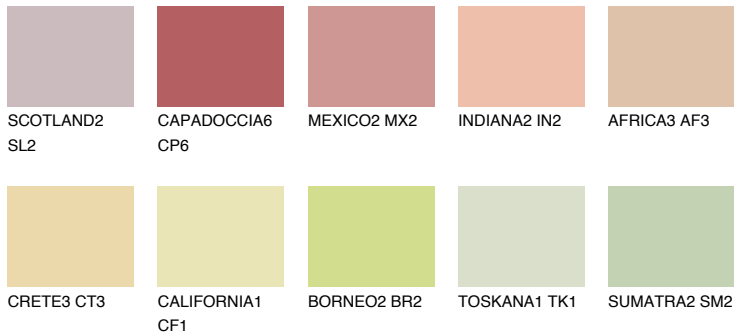

COLOUR DETAILS

FLORIDA3 FL3

65% TSR 66%

Matching colours

COLOURS

INTENSE

For more information on plasters and paints, go to www.ceresit.ee

*The presented colours refer to plasters and paints offered by Ceresit. Due to the use of digital techniques, the presented colours might not represent the original ones, thus they cannot be considered as a reliable colour presentation. We recommend checking the authentic colour samples.