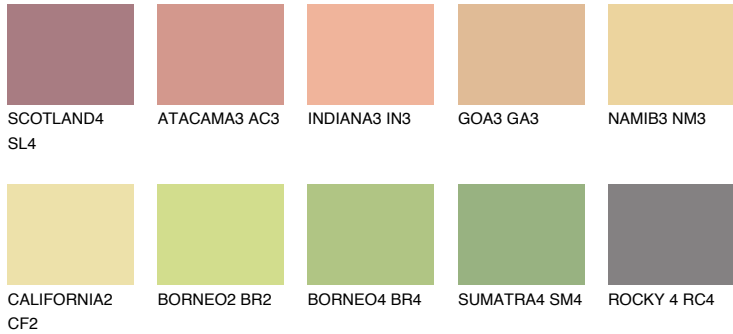

COLOUR DETAILS

FLORIDA4 FL4

62% TSR 62%

Matching colours

COLOURS

INTENSE

For more information on plasters and paints, go to www.ceresit.ee

*The presented colours refer to plasters and paints offered by Ceresit. Due to the use of digital techniques, the presented colours might not represent the original ones, thus they cannot be considered as a reliable colour presentation. We recommend checking the authentic colour samples.