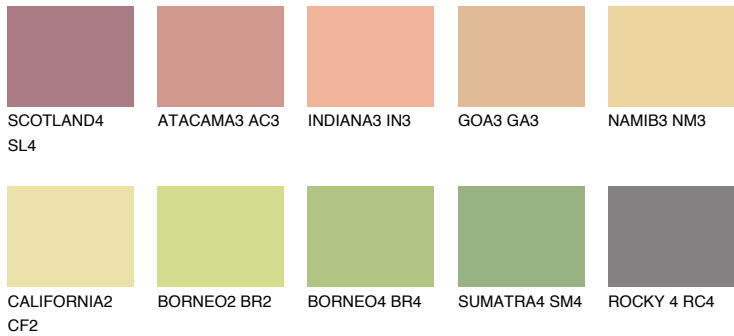

COLOUR DETAILS

FLORIDA4 FL4

62% TSR 62%

Matching colours

COLOURS

INTENSE

For more information on plasters and paints, go to www.ceresit.ee

*The presented colours refer to plasters and paints offered by Ceresit. Due to the use of digital techniques, the presented colours might not represent the original ones, thus they cannot be considered as a reliable colour presentation. We recommend checking the authentic colour samples.