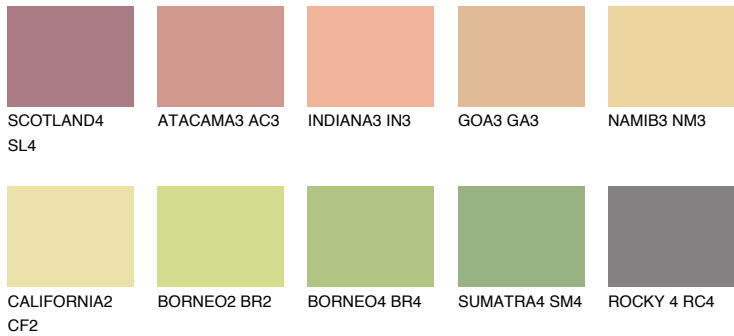

# COLOUR DETAILS

## FLORIDA4 FL4

62% TSR 62%

### Matching colours

#### COLOURS