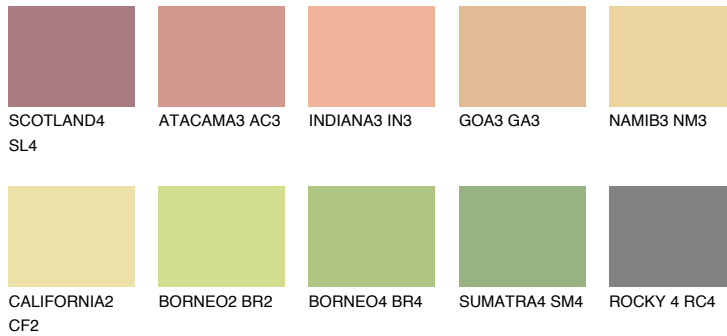

COLOUR DETAILS

FLORIDA4 FL4

62% TSR 62%

Matching colours

COLOURS

INTENSE

For more information on plasters and paints, go to www.ceresit.ee

*The presented colours refer to plasters and paints offered by Ceresit. Due to the use of digital techniques, the presented colours might not represent the original ones, thus they cannot be considered as a reliable colour presentation. We recommend checking the authentic colour samples.