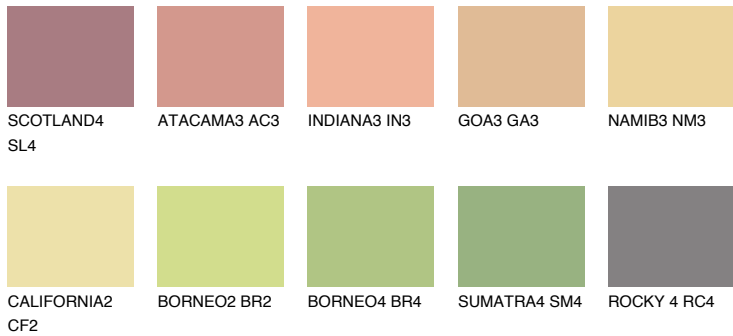

COLOUR DETAILS

FLORIDA4 FL4

62% TSR 62%

Matching colours

COLOURS

INTENSE

For more information on plasters and paints, go to www.ceresit.ee

*The presented colours refer to plasters and paints offered by Ceresit. Due to the use of digital techniques, the presented colours might not represent the original ones, thus they cannot be considered as a reliable colour presentation. We recommend checking the authentic colour samples.