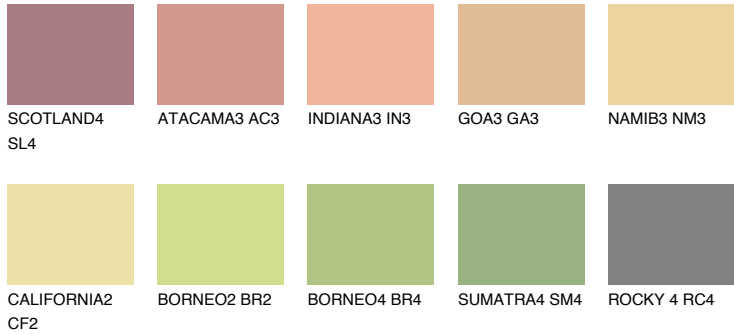

COLOUR DETAILS

FLORIDA4 FL4

62% TSR 62%

Matching colours

COLOURS

INTENSE

For more information on plasters and paints, go to www.ceresit.ee

*The presented colours refer to plasters and paints offered by Ceresit. Due to the use of digital techniques, the presented colours might not represent the original ones, thus they cannot be considered as a reliable colour presentation. We recommend checking the authentic colour samples.