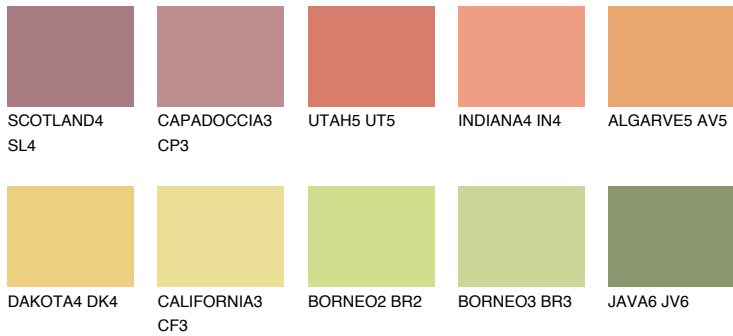

# COLOUR DETAILS

## FLORIDA5 FL5

58% TSR 61%

### Matching colours

#### COLOURS