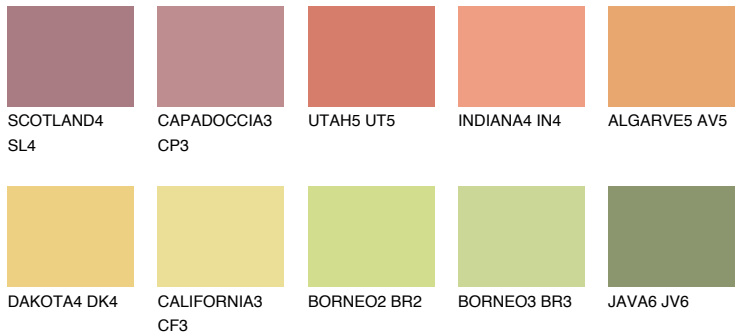

COLOUR DETAILS

FLORIDA5 FL5

58% **TSR** 61%

Matching colours

COLOURS

INTENSE

For more information on plasters and paints, go to www.ceresit.ee

*The presented colours refer to plasters and paints offered by Ceresit. Due to the use of digital techniques, the presented colours might not represent the original ones, thus they cannot be considered as a reliable colour presentation. We recommend checking the authentic colour samples.