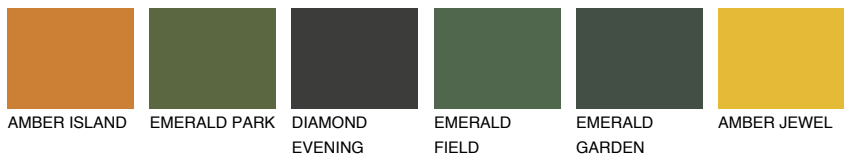

COLOUR DETAILS

FLORIDA5 FL5

58% TSR 61%

Matching colours

COLOURS

INTENSE

For more information on plasters and paints, go to www.ceresit.ee

*The presented colours refer to plasters and paints offered by Ceresit. Due to the use of digital techniques, the presented colours might not represent the original ones, thus they cannot be considered as a reliable colour presentation. We recommend checking the authentic colour samples.