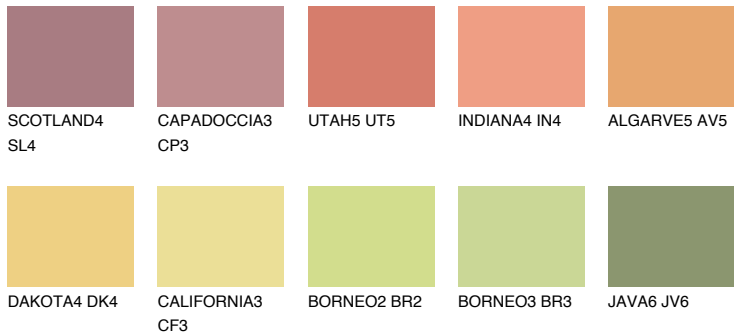

COLOUR DETAILS

FLORIDA5 FL5

58% TSR 61%

Matching colours

COLOURS

INTENSE

For more information on plasters and paints, go to www.ceresit.ee

*The presented colours refer to plasters and paints offered by Ceresit. Due to the use of digital techniques, the presented colours might not represent the original ones, thus they cannot be considered as a reliable colour presentation. We recommend checking the authentic colour samples.