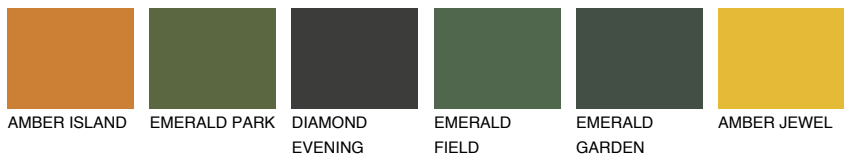

COLOUR DETAILS

FLORIDA5 FL5

58% **TSR** 61%

Matching colours

COLOURS

INTENSE

For more information on plasters and paints, go to www.ceresit.ee

*The presented colours refer to plasters and paints offered by Ceresit. Due to the use of digital techniques, the presented colours might not represent the original ones, thus they cannot be considered as a reliable colour presentation. We recommend checking the authentic colour samples.