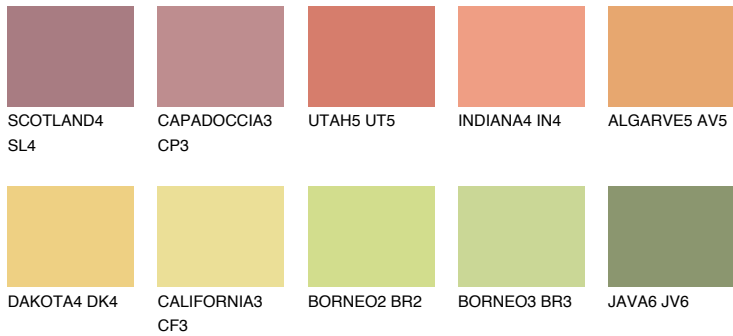

# COLOUR DETAILS

## FLORIDA5 FL5

58% **TSR** 61%

### Matching colours

#### COLOURS