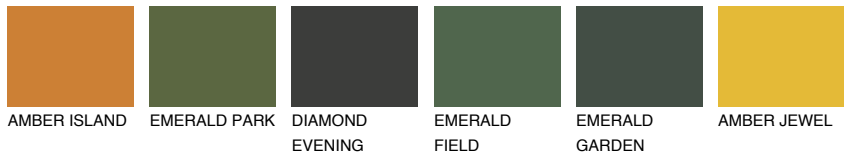

COLOUR DETAILS

FLORIDA5 FL5

58% **TSR** 61%

Matching colours

COLOURS

INTENSE

For more information on plasters and paints, go to www.ceresit.ee

*The presented colours refer to plasters and paints offered by Ceresit. Due to the use of digital techniques, the presented colours might not represent the original ones, thus they cannot be considered as a reliable colour presentation. We recommend checking the authentic colour samples.