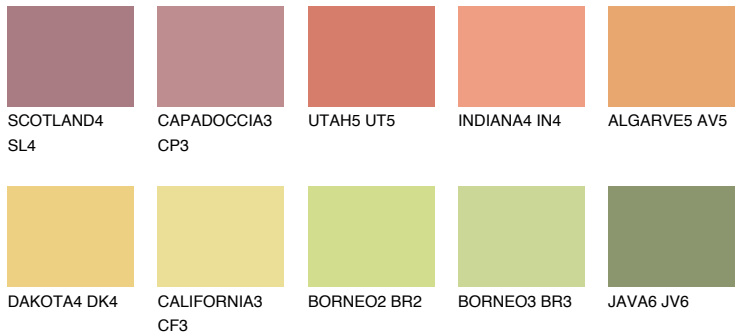

# COLOUR DETAILS

## FLORIDA5 FL5

58% TSR 61%

### Matching colours

#### COLOURS