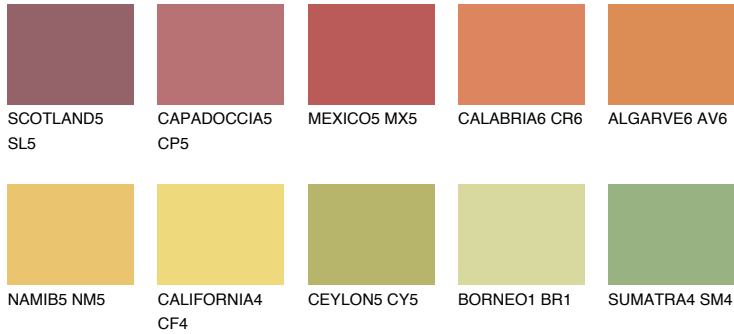

COLOUR DETAILS

FLORIDA6 FL6

48% TSR 58%

Matching colours

COLOURS

INTENSE

For more information on plasters and paints, go to www.ceresit.ee

*The presented colours refer to plasters and paints offered by Ceresit. Due to the use of digital techniques, the presented colours might not represent the original ones, thus they cannot be considered as a reliable colour presentation. We recommend checking the authentic colour samples.