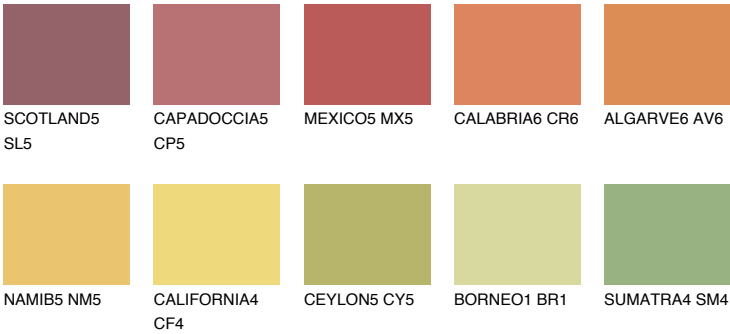

FLORIDA6 FL6

48% TSR 58%

Matching colours

COLOURS

INTENSE

For more information on plasters and paints, go to www.ceresit.ee

*The presented colours refer to plasters and paints offered by Ceresit. Due to the use of digital techniques, the presented colours might not represent the original ones, thus they cannot be considered as a reliable colour presentation. We recommend checking the authentic colour samples.