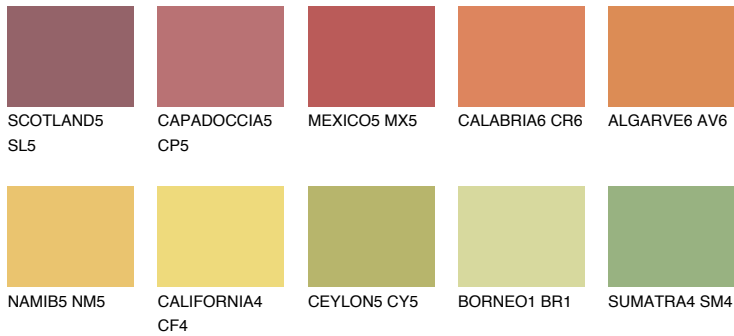

COLOUR DETAILS

FLORIDA6 FL6

48% TSR 58%

Matching colours

COLOURS

INTENSE

For more information on plasters and paints, go to www.ceresit.ee

*The presented colours refer to plasters and paints offered by Ceresit. Due to the use of digital techniques, the presented colours might not represent the original ones, thus they cannot be considered as a reliable colour presentation. We recommend checking the authentic colour samples.