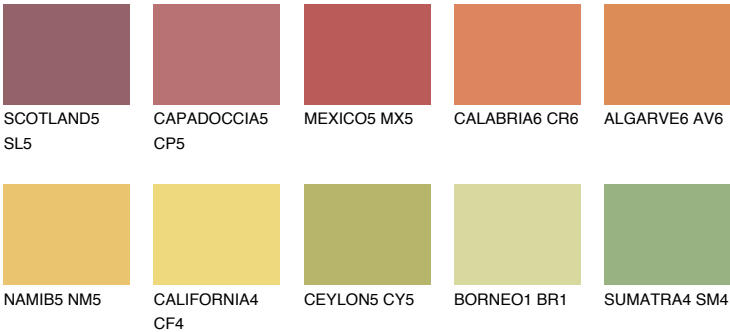

COLOUR DETAILS

FLORIDA6 FL6

48% TSR 58%

Matching colours

COLOURS

INTENSE

For more information on plasters and paints, go to www.ceresit.ee

*The presented colours refer to plasters and paints offered by Ceresit. Due to the use of digital techniques, the presented colours might not represent the original ones, thus they cannot be considered as a reliable colour presentation. We recommend checking the authentic colour samples.