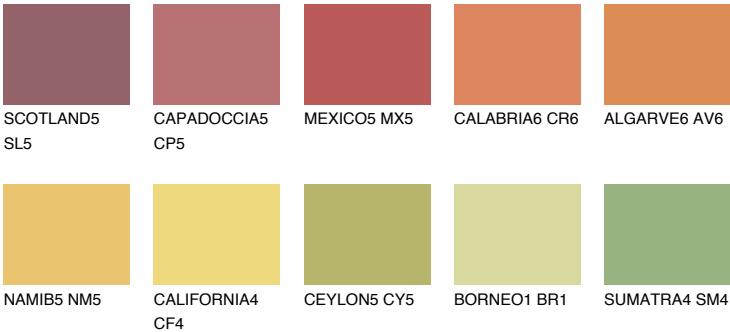

FLORIDA6 FL6

48% TSR 58%

Matching colours

COLOURS

INTENSE

For more information on plasters and paints, go to www.ceresit.ee

*The presented colours refer to plasters and paints offered by Ceresit. Due to the use of digital techniques, the presented colours might not represent the original ones, thus they cannot be considered as a reliable colour presentation. We recommend checking the authentic colour samples.