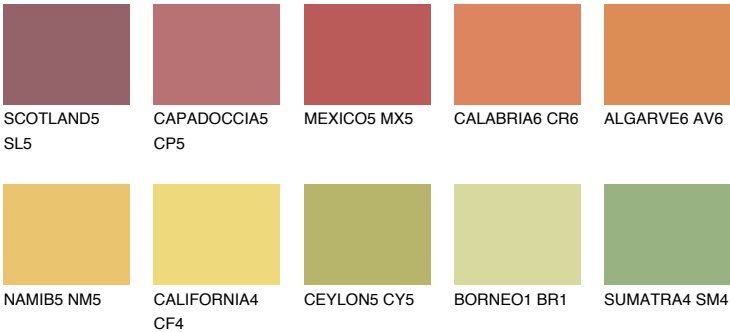

## FLORIDA6 FL6

48% TSR 58%

### Matching colours

#### COLOURS

#### INTENSE

For more information on plasters and paints, go to [www.ceresit.ee](http://www.ceresit.ee)

\*The presented colours refer to plasters and paints offered by Ceresit. Due to the use of digital techniques, the presented colours might not represent the original ones, thus they cannot be considered as a reliable colour presentation. We recommend checking the authentic colour samples.