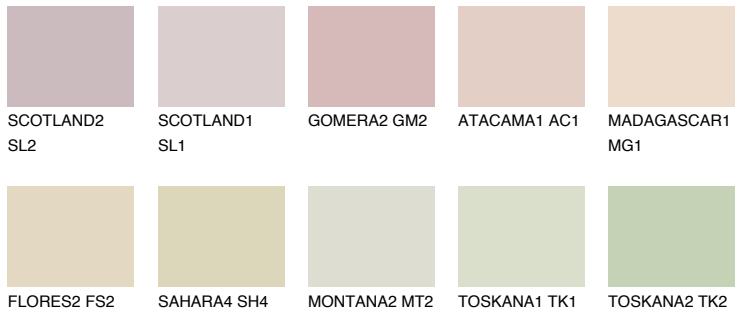

# COLOUR DETAILS

## GOA1 GA1

67% **TSR** 64%

## Matching colours

### COLOURS