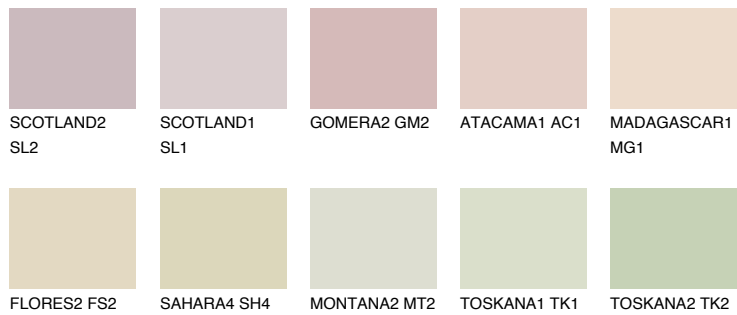

# COLOUR DETAILS

**GOA1 GA1**

67% **TSR** 64%

## Matching colours

### COLOURS

### INTENSE

For more information on plasters and paints, go to  
[www.ceresit.ee](http://www.ceresit.ee)

\*The presented colours refer to plasters and paints offered by Ceresit. Due to the use of digital techniques, the presented colours might not represent the original ones, thus they cannot be considered as a reliable colour presentation. We recommend checking the authentic colour samples.