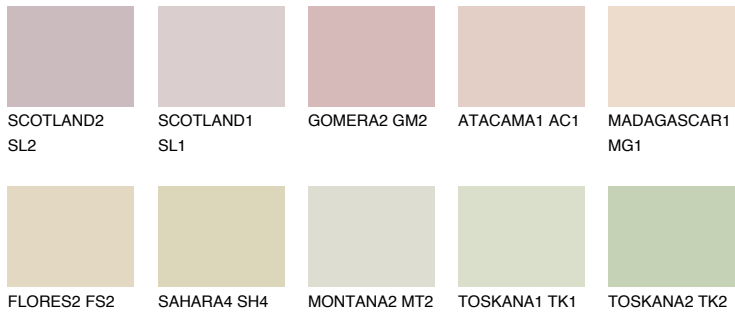

COLOUR DETAILS

GOA1 GA1

67% TSR 64%

Matching colours

COLOURS

INTENSE

For more information on plasters and paints, go to www.ceresit.ee

*The presented colours refer to plasters and paints offered by Ceresit. Due to the use of digital techniques, the presented colours might not represent the original ones, thus they cannot be considered as a reliable colour presentation. We recommend checking the authentic colour samples.