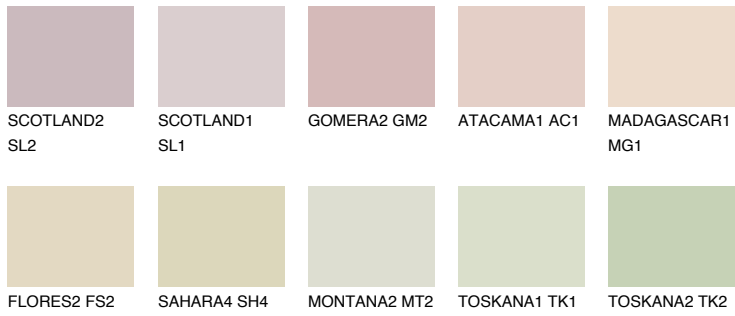

COLOUR DETAILS

GOA1 GA1

67% TSR 64%

Matching colours

COLOURS

INTENSE

For more information on plasters and paints, go to www.ceresit.ee

*The presented colours refer to plasters and paints offered by Ceresit. Due to the use of digital techniques, the presented colours might not represent the original ones, thus they cannot be considered as a reliable colour presentation. We recommend checking the authentic colour samples.