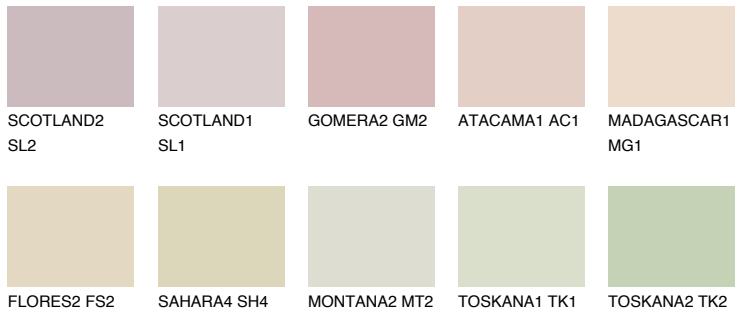

# COLOUR DETAILS

**GOA1 GA1**

67% **TSR** 64%

## Matching colours

### COLOURS

### INTENSE

For more information on plasters and paints, go to [www.ceresit.ee](http://www.ceresit.ee)

\*The presented colours refer to plasters and paints offered by Ceresit. Due to the use of digital techniques, the presented colours might not represent the original ones, thus they cannot be considered as a reliable colour presentation. We recommend checking the authentic colour samples.