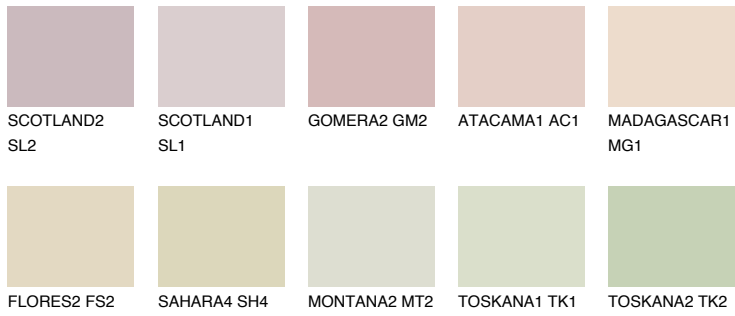

# COLOUR DETAILS

## GOA1 GA1

67% TSR 64%

## Matching colours

### COLOURS