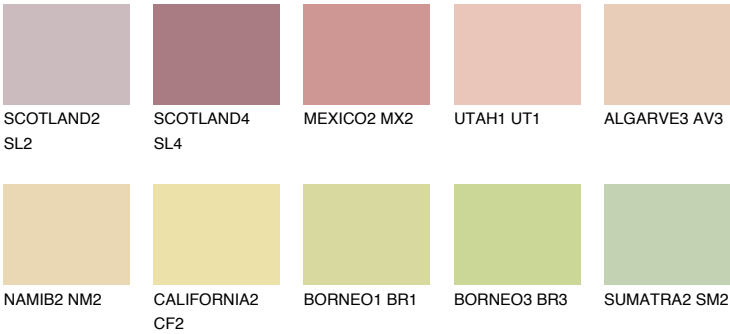

GOA2 GA2

59% **TSR** 60%

Matching colours

COLOURS

INTENSE

For more information on plasters and paints, go to www.ceresit.ee

*The presented colours refer to plasters and paints offered by Ceresit. Due to the use of digital techniques, the presented colours might not represent the original ones, thus they cannot be considered as a reliable colour presentation. We recommend checking the authentic colour samples.