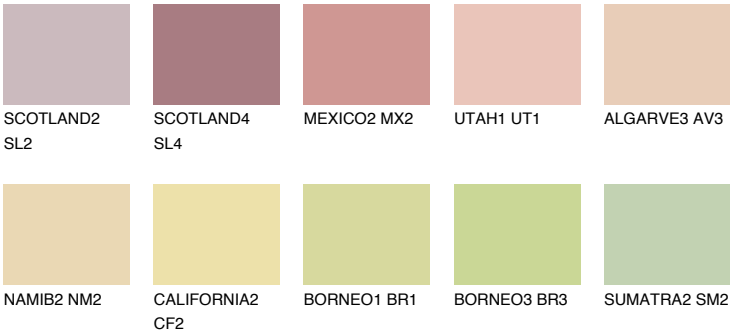

GOA2 GA2

59% **TSR** 60%

Matching colours

COLOURS

INTENSE

For more information on plasters and paints, go to www.ceresit.ee

*The presented colours refer to plasters and paints offered by Ceresit. Due to the use of digital techniques, the presented colours might not represent the original ones, thus they cannot be considered as a reliable colour presentation. We recommend checking the authentic colour samples.