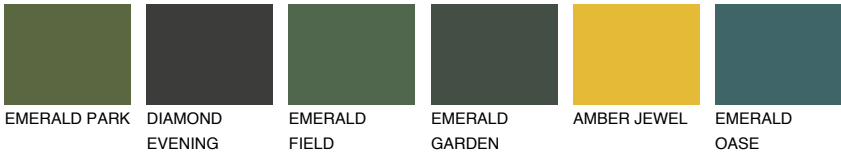

GOA2 GA2

59% **TSR** 60%

Matching colours

COLOURS

INTENSE

For more information on plasters and paints, go to www.ceresit.ee

*The presented colours refer to plasters and paints offered by Ceresit. Due to the use of digital techniques, the presented colours might not represent the original ones, thus they cannot be considered as a reliable colour presentation. We recommend checking the authentic colour samples.