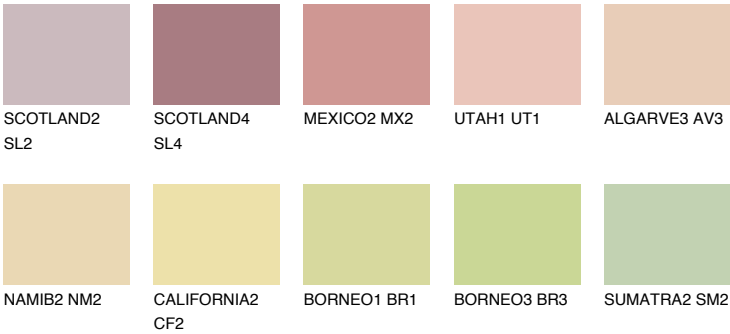

## GOA2 GA2

59% **TSR** 60%

### Matching colours

#### COLOURS

#### INTENSE

For more information on plasters and paints, go to [www.ceresit.ee](http://www.ceresit.ee)

\*The presented colours refer to plasters and paints offered by Ceresit. Due to the use of digital techniques, the presented colours might not represent the original ones, thus they cannot be considered as a reliable colour presentation. We recommend checking the authentic colour samples.