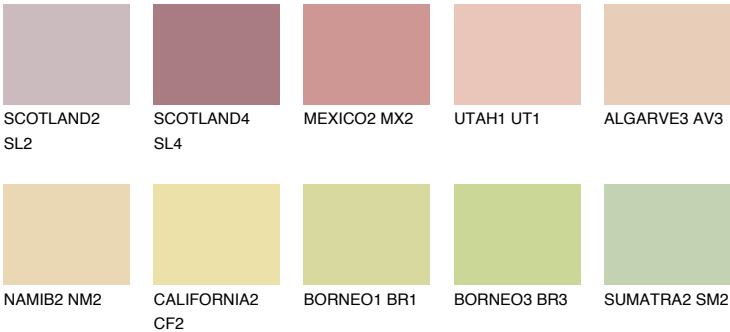

## GOA2 GA2

59% **TSR** 60%

### Matching colours

#### COLOURS

#### INTENSE

For more information on plasters and paints, go to [www.ceresit.ee](http://www.ceresit.ee)

\*The presented colours refer to plasters and paints offered by Ceresit. Due to the use of digital techniques, the presented colours might not represent the original ones, thus they cannot be considered as a reliable colour presentation. We recommend checking the authentic colour samples.