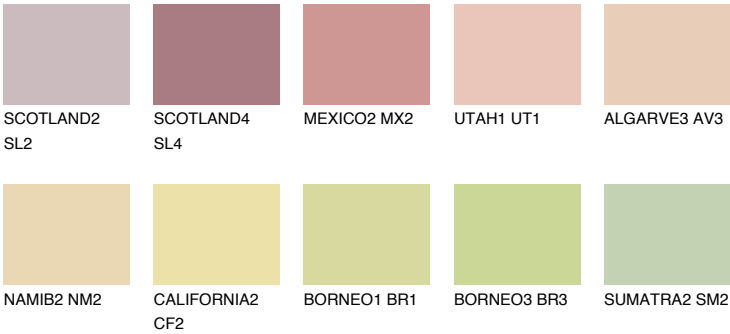

**GOA2 GA2**

59% **TSR** 60%

## Matching colours

### COLOURS

### INTENSE

For more information on plasters and paints, go to [www.ceresit.ee](http://www.ceresit.ee)

\*The presented colours refer to plasters and paints offered by Ceresit. Due to the use of digital techniques, the presented colours might not represent the original ones, thus they cannot be considered as a reliable colour presentation. We recommend checking the authentic colour samples.