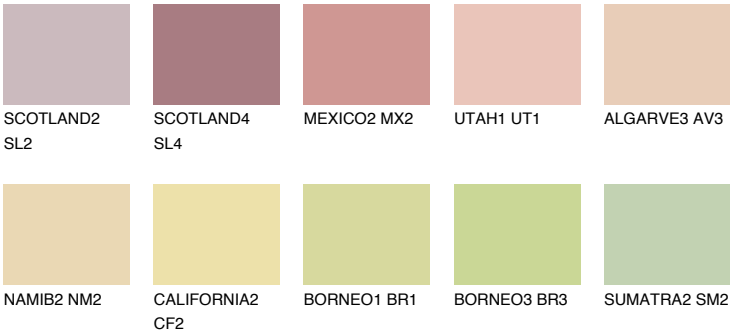

**GOA2 GA2**

59% **TSR** 60%

## Matching colours

### COLOURS

### INTENSE

For more information on plasters and paints, go to [www.ceresit.ee](http://www.ceresit.ee)

\*The presented colours refer to plasters and paints offered by Ceresit. Due to the use of digital techniques, the presented colours might not represent the original ones, thus they cannot be considered as a reliable colour presentation. We recommend checking the authentic colour samples.