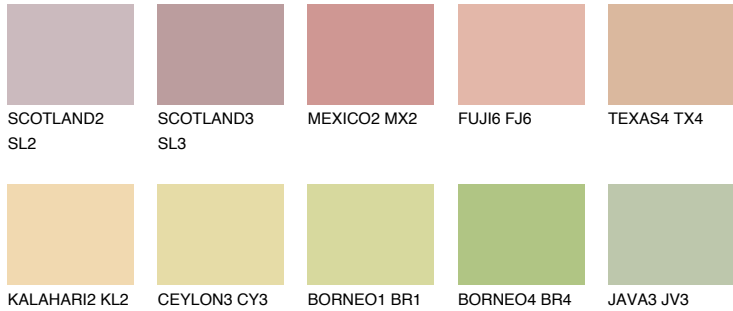

# COLOUR DETAILS

**GOA3 GA3**

53% **TSR** 56%

## Matching colours

### COLOURS

### INTENSE

For more information on plasters and paints, go to [www.ceresit.ee](http://www.ceresit.ee)

\*The presented colours refer to plasters and paints offered by Ceresit. Due to the use of digital techniques, the presented colours might not represent the original ones, thus they cannot be considered as a reliable colour presentation. We recommend checking the authentic colour samples.