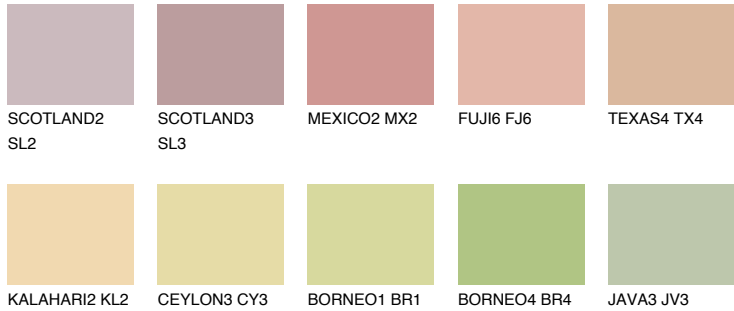

COLOUR DETAILS

GOA3 GA3

53% TSR 56%

Matching colours

COLOURS

INTENSE

For more information on plasters and paints, go to www.ceresit.ee

*The presented colours refer to plasters and paints offered by Ceresit. Due to the use of digital techniques, the presented colours might not represent the original ones, thus they cannot be considered as a reliable colour presentation. We recommend checking the authentic colour samples.