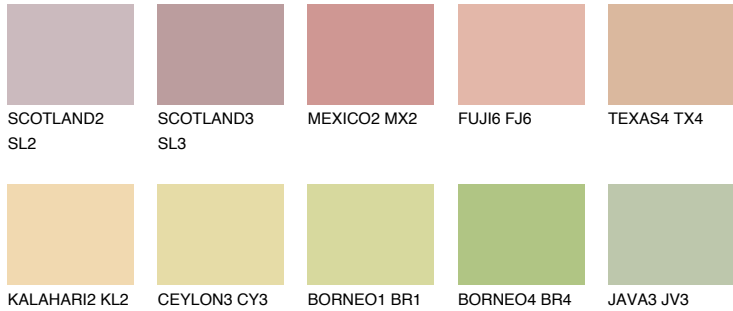

COLOUR DETAILS

GOA3 GA3

53% TSR 56%

Matching colours

COLOURS

INTENSE

For more information on plasters and paints, go to www.ceresit.ee

*The presented colours refer to plasters and paints offered by Ceresit. Due to the use of digital techniques, the presented colours might not represent the original ones, thus they cannot be considered as a reliable colour presentation. We recommend checking the authentic colour samples.