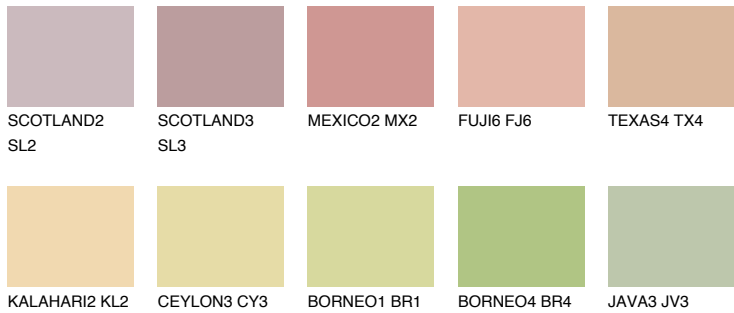

COLOUR DETAILS

GOA3 GA3

53% **TSR** 56%

Matching colours

COLOURS

INTENSE

For more information on plasters and paints, go to www.ceresit.ee

*The presented colours refer to plasters and paints offered by Ceresit. Due to the use of digital techniques, the presented colours might not represent the original ones, thus they cannot be considered as a reliable colour presentation. We recommend checking the authentic colour samples.