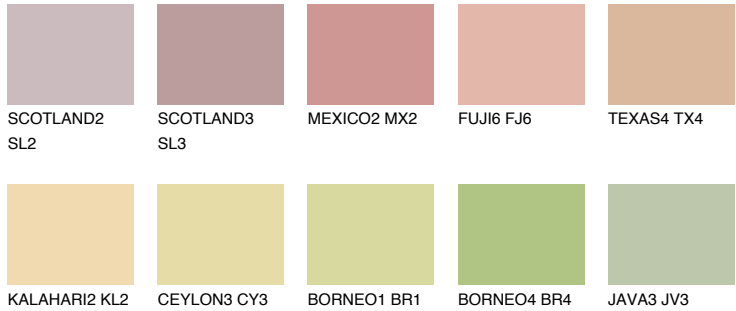

COLOUR DETAILS

GOA3 GA3

53% **TSR** 56%

Matching colours

COLOURS

INTENSE

For more information on plasters and paints, go to www.ceresit.ee

*The presented colours refer to plasters and paints offered by Ceresit. Due to the use of digital techniques, the presented colours might not represent the original ones, thus they cannot be considered as a reliable colour presentation. We recommend checking the authentic colour samples.