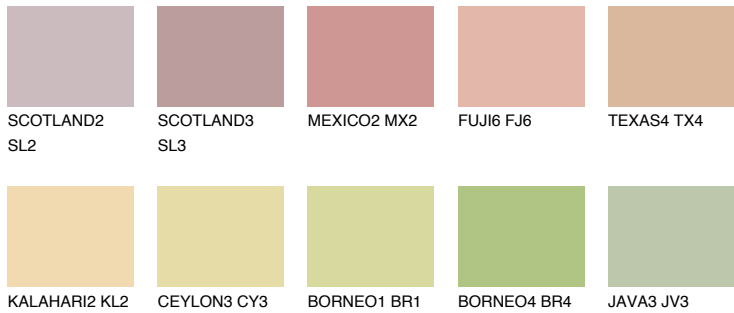

# COLOUR DETAILS

**GOA3 GA3**

53% **TSR** 56%

## Matching colours

### COLOURS

### INTENSE

For more information on plasters and paints, go to [www.ceresit.ee](http://www.ceresit.ee)

\*The presented colours refer to plasters and paints offered by Ceresit. Due to the use of digital techniques, the presented colours might not represent the original ones, thus they cannot be considered as a reliable colour presentation. We recommend checking the authentic colour samples.