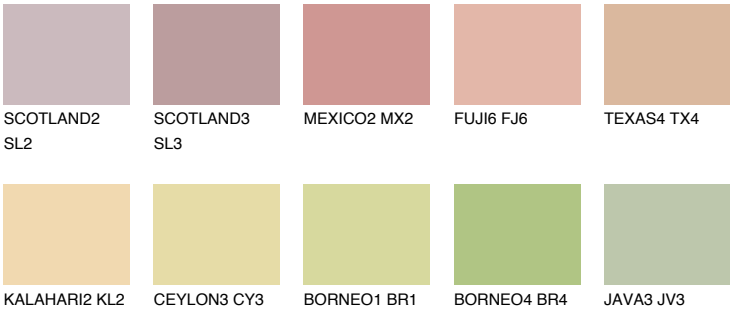

GOA3 GA3

53% **TSR** 56%

Matching colours

COLOURS

INTENSE

For more information on plasters and paints, go to www.ceresit.ee

*The presented colours refer to plasters and paints offered by Ceresit. Due to the use of digital techniques, the presented colours might not represent the original ones, thus they cannot be considered as a reliable colour presentation. We recommend checking the authentic colour samples.