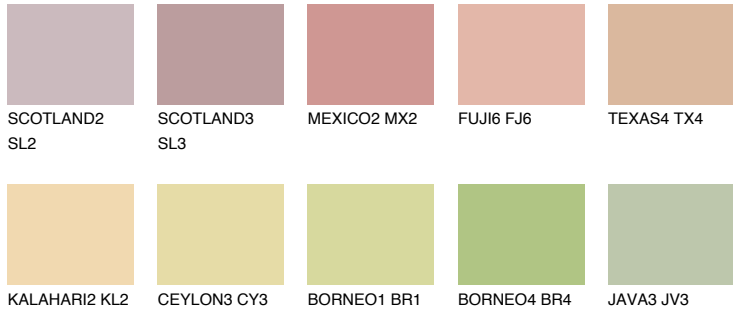

# COLOUR DETAILS

## Matching colours

### COLOURS

### INTENSE

For more information on plasters and paints, go to [www.ceresit.ee](http://www.ceresit.ee)

\*The presented colours refer to plasters and paints offered by Ceresit. Due to the use of digital techniques, the presented colours might not represent the original ones, thus they cannot be considered as a reliable colour presentation. We recommend checking the authentic colour samples.