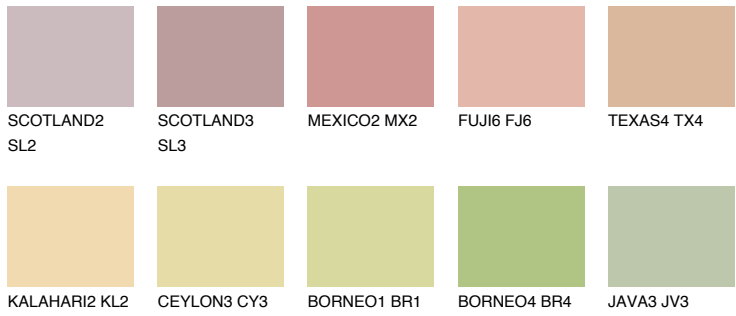

# COLOUR DETAILS

**GOA3 GA3**

53% **TSR** 56%

## Matching colours

### COLOURS

### INTENSE

For more information on plasters and paints, go to [www.ceresit.ee](http://www.ceresit.ee)

\*The presented colours refer to plasters and paints offered by Ceresit. Due to the use of digital techniques, the presented colours might not represent the original ones, thus they cannot be considered as a reliable colour presentation. We recommend checking the authentic colour samples.