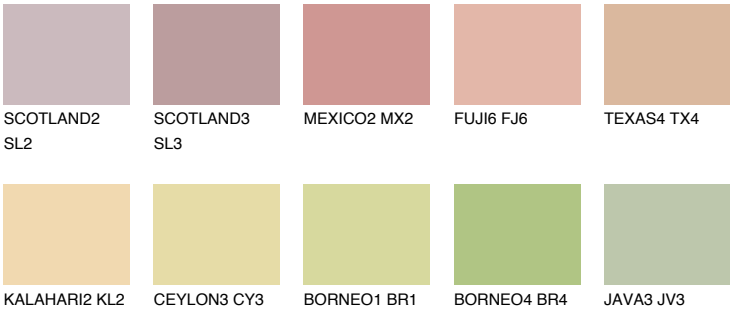

COLOUR DETAILS

GOA3 GA3

53% **TSR** 56%

Matching colours

COLOURS

INTENSE

For more information on plasters and paints, go to www.ceresit.ee

*The presented colours refer to plasters and paints offered by Ceresit. Due to the use of digital techniques, the presented colours might not represent the original ones, thus they cannot be considered as a reliable colour presentation. We recommend checking the authentic colour samples.